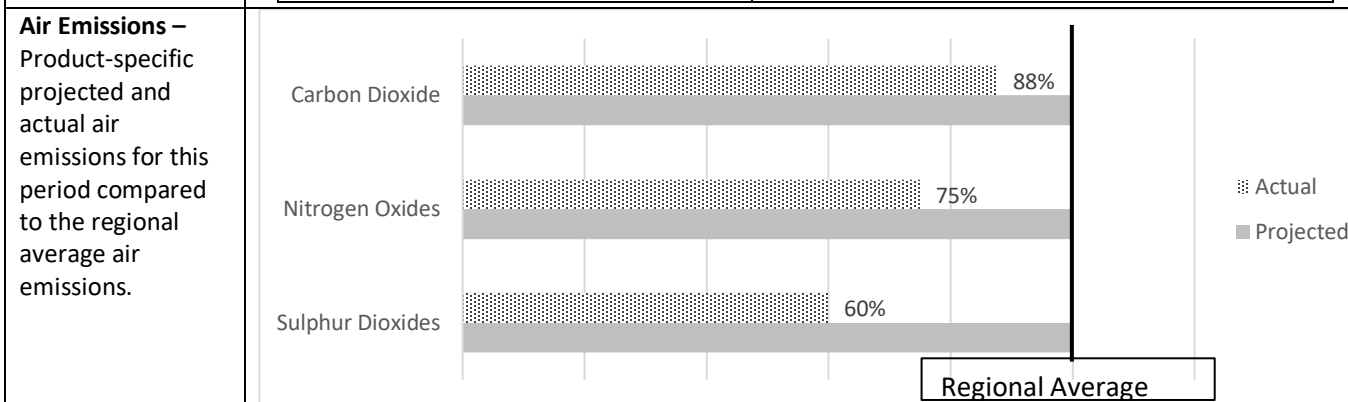

Environmental Disclosure Information – Quarterly Comparisons

Clearview Electric, Inc. d/b/a Clearview Energy

Projected Data for the 2023 Calendar Year

Actual Data for the Period 01/01/23 to 12/31/23

<p>Environmental Characteristics– A description of the characteristics associated with each possible generation resource.</p>	Biomass Power	Air Emissions and Solid Waste
	Coal Power	Air Emissions and Solid Waste
	Hydro Power	Wildlife Impacts
	Natural Gas Power	Air Emissions and Solid Waste
	Nuclear Power	Radioactive Waste
	Oil Power	Air Emissions and Solid Waste
	Other Sources	Unknown Impacts
	Solar Power	No Significant Impacts
	Unknown Purchased Resources	Unknown Impacts
	Wind Power	Wildlife Impacts