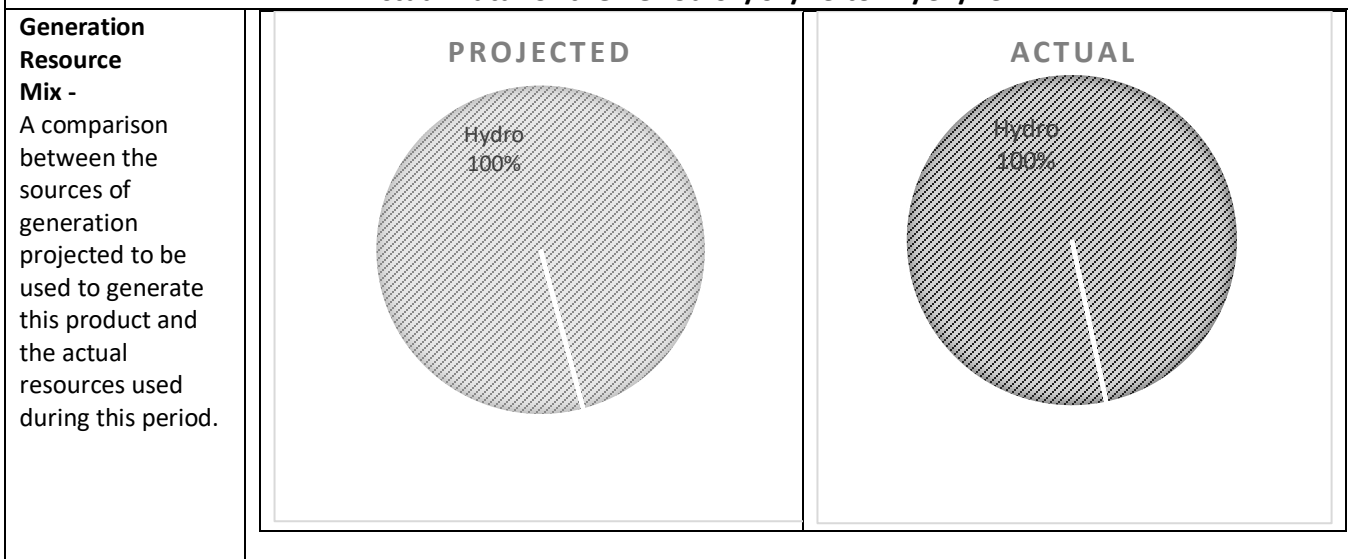

Environmental Disclosure Information – Quarterly Comparisons

Clearview Electric, Inc. d/b/a Clearview Energy

Projected Data for the 2023 Calendar Year

Actual Data for the Period 01/01/23 to 12/31/23

Environmental Characteristics– A description of the characteristics associated with each possible generation resource.	Biomass Power	Air Emissions and Solid Waste
	Coal Power	Air Emissions and Solid Waste
	Hydro Power	Wildlife Impacts
	Natural Gas Power	Air Emissions and Solid Waste
	Nuclear Power	Radioactive Waste
	Oil Power	Air Emissions and Solid Waste
	Other Sources	Unknown Impacts
	Solar Power	No Significant Impacts
	Unknown Purchased Resources	Unknown Impacts
	Wind Power	Wildlife Impacts